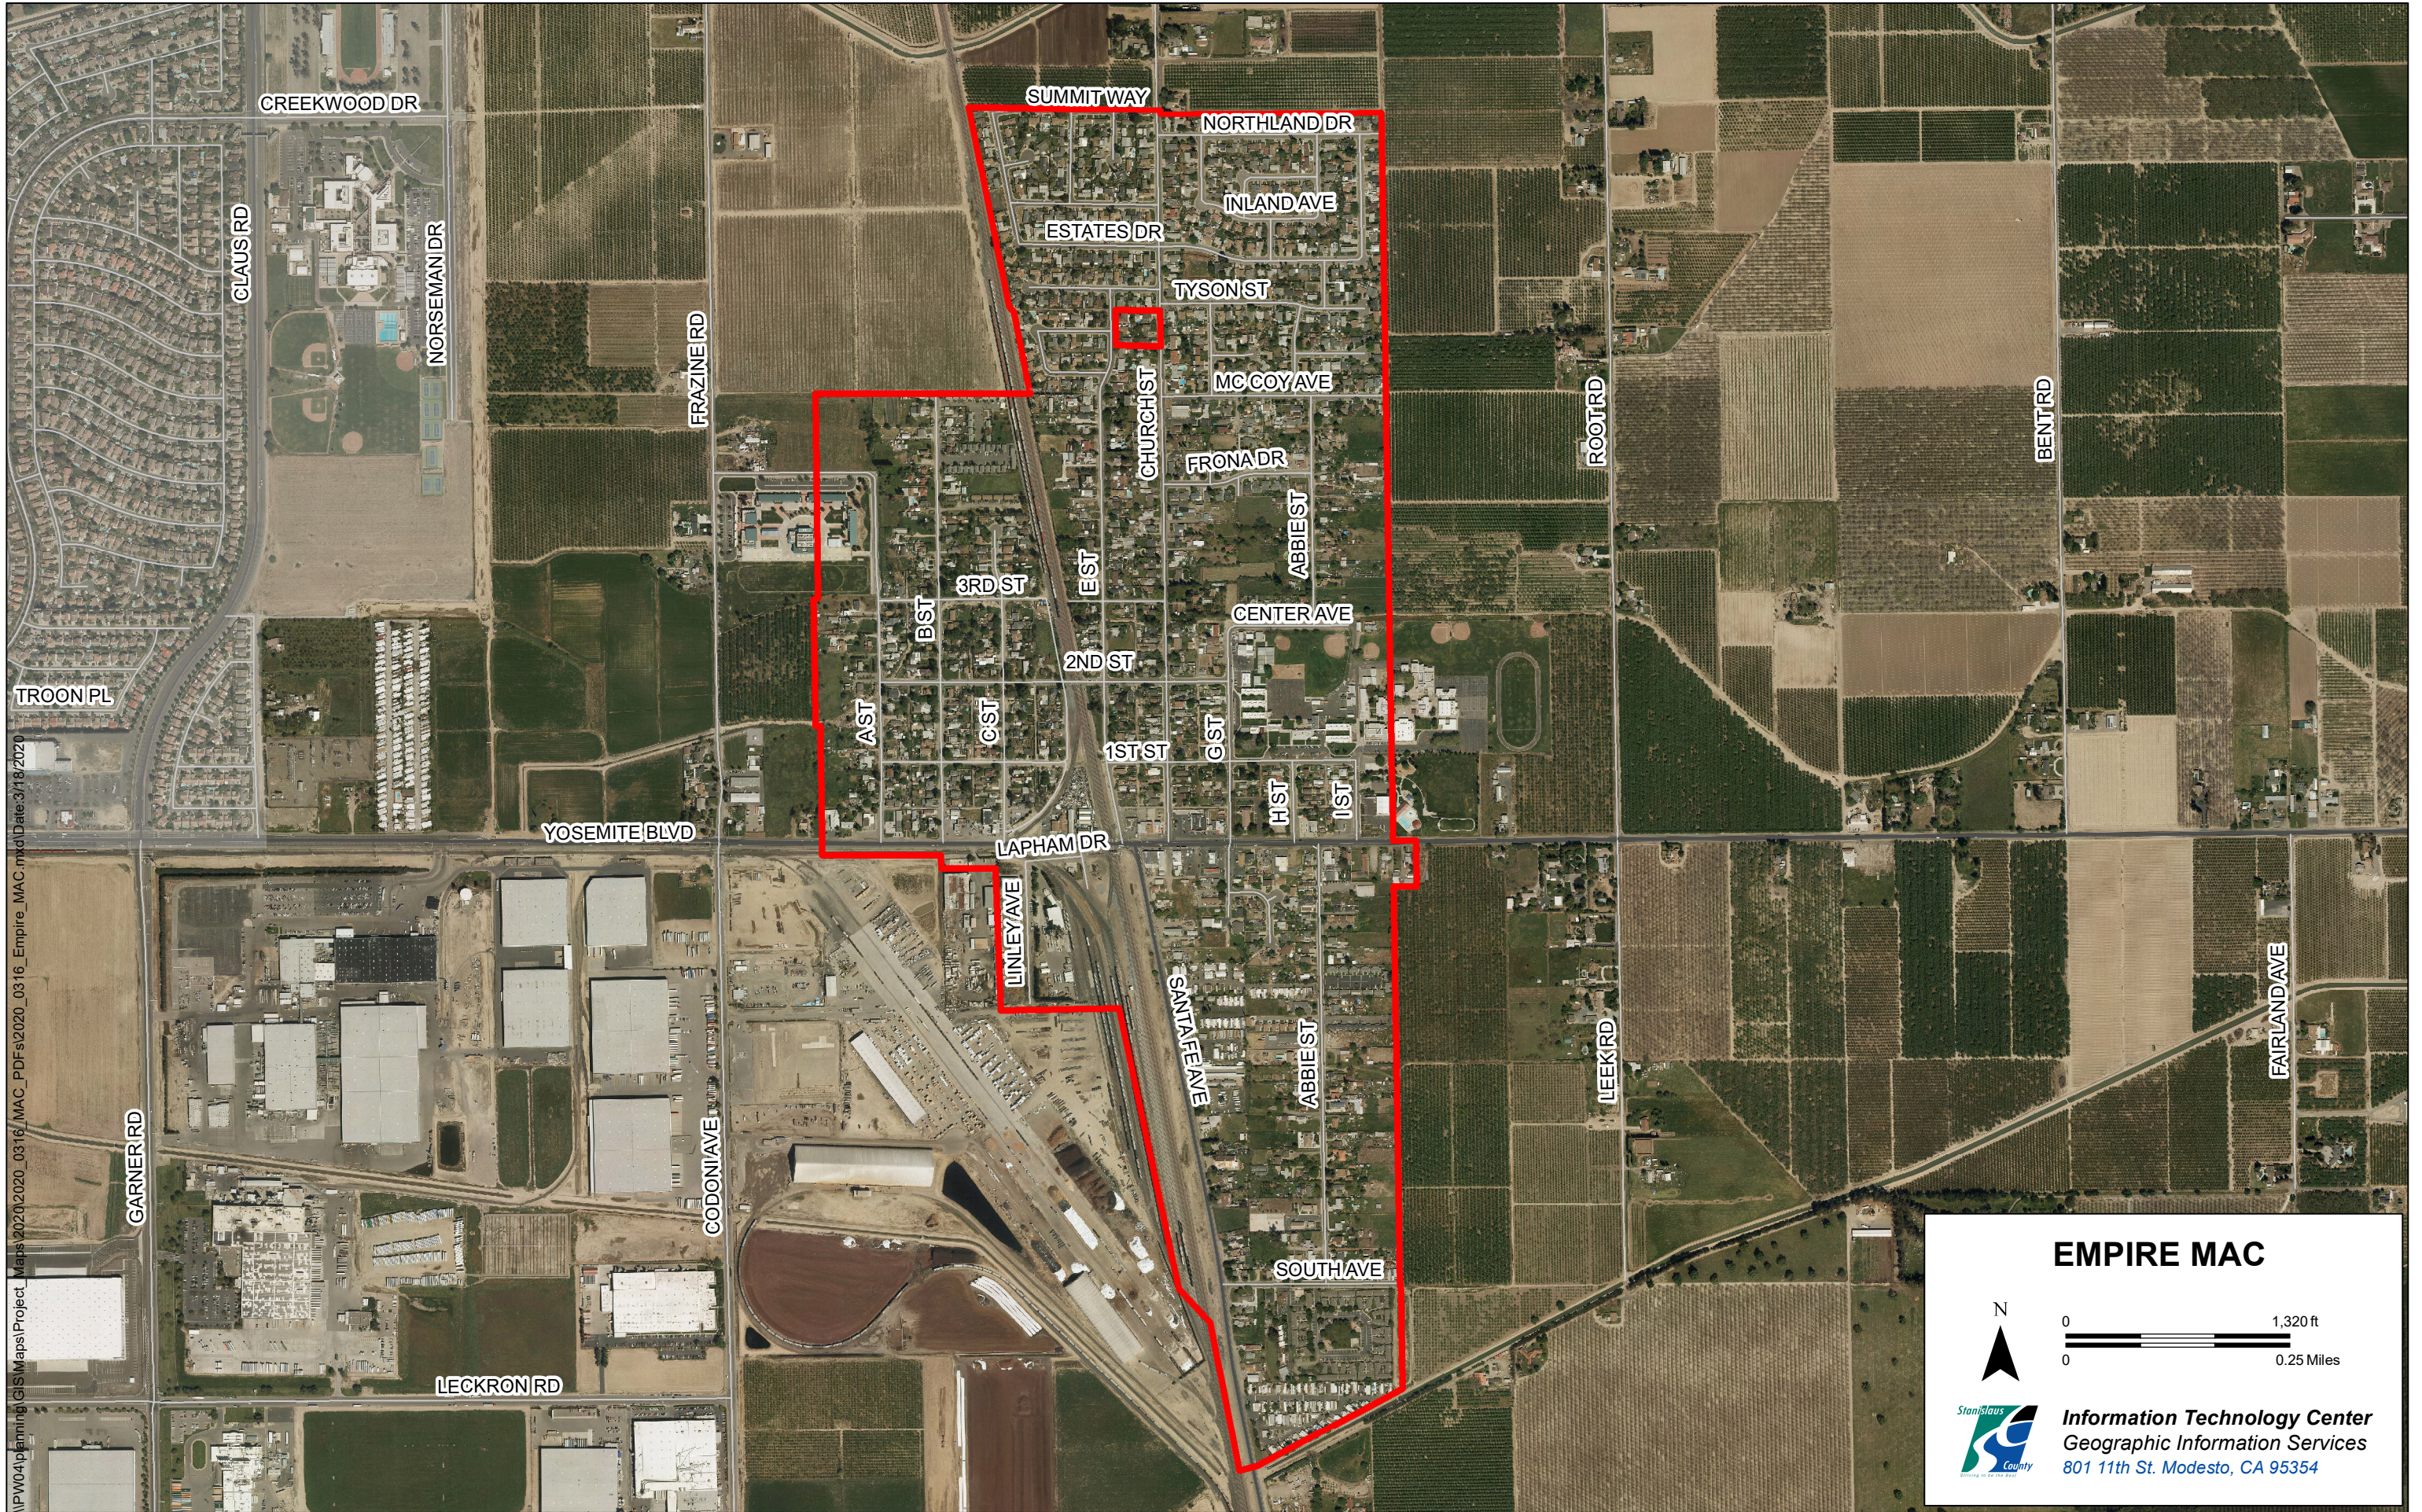

IPW04\planning\GIS\Mapst\Project_Maps\2020\2020_0316_MAC_PDFs\2020_0316_Empire_MAC.mxd (Date: 3/18/2020)

EMPIRE MAC

Information Technology Center
 Geographic Information Services
 801 11th St. Modesto, CA 95354